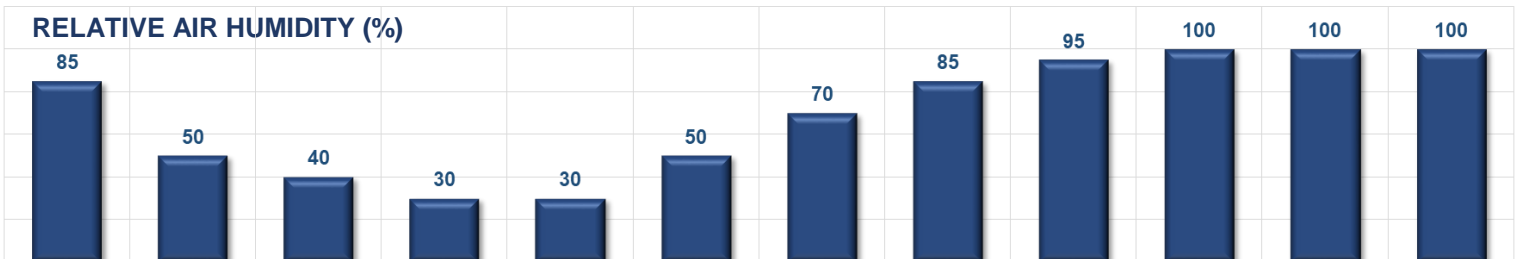

## DAILY WILD LIFE HISTORY: RAINY SEASON

Waiting for sun	Basking*)	Hiding, hunting, socializing	Basking*)	Waiting for night	Sleeping
-----------------	-----------	------------------------------	-----------	-------------------	----------

### Daily Activities / Timing (hours)

6-8	8-10	10-12	12-14	14-16	16-18	18-20	20-22	22-24	0-2	2-4	4-6
-----	------	-------	-------	-------	-------	-------	-------	-------	-----	-----	-----

\* 15 minutes only  
 \*\* Dependent on cloud cover (reduced to 0-4), the real exposure depends on the presence/absence of blocking environmental elements (in bush 0,5-2)  
 \*\*\* It is probable that it will rain in this period, but it is very volatile  
 \*\*\*\* It is probable that the dew point will be close to the temperature and that low clouds/fog will form