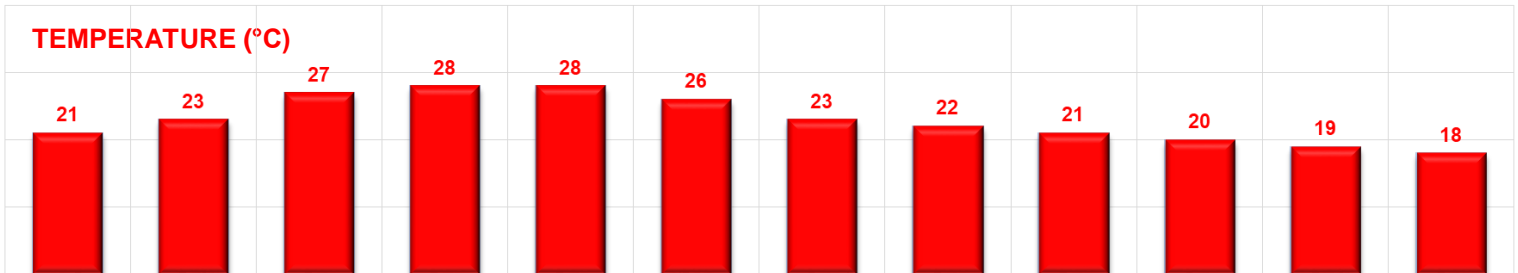

# CHAMAELEO CALYPTRATUS

## DAILY WILD LIFE HISTORY: RAINY SEASON

Waiting for sun	Basking*)	Hiding, hunting, socializing	Basking*)	Waiting for night	Sleeping
-----------------	-----------	------------------------------	-----------	-------------------	----------

### Daily Activities / Timing (hours)

6-8	8-10	10-12	12-14	14-16	16-18	18-20	20-22	22-24	0-2	2-4	4-6
-----	------	-------	-------	-------	-------	-------	-------	-------	-----	-----	-----

\* 15 minutes only  
 \*\* Dependent on cloud cover (reduced to 0-4), the real exposure depends on the presence/absence of blocking environmental elements (in bush 0,5-2)  
 \*\*\* It is probable that it will rain in this period, but it is very volatile  
 \*\*\*\* It is probable that the dew point will be close to the temperature and that low clouds/fog will form